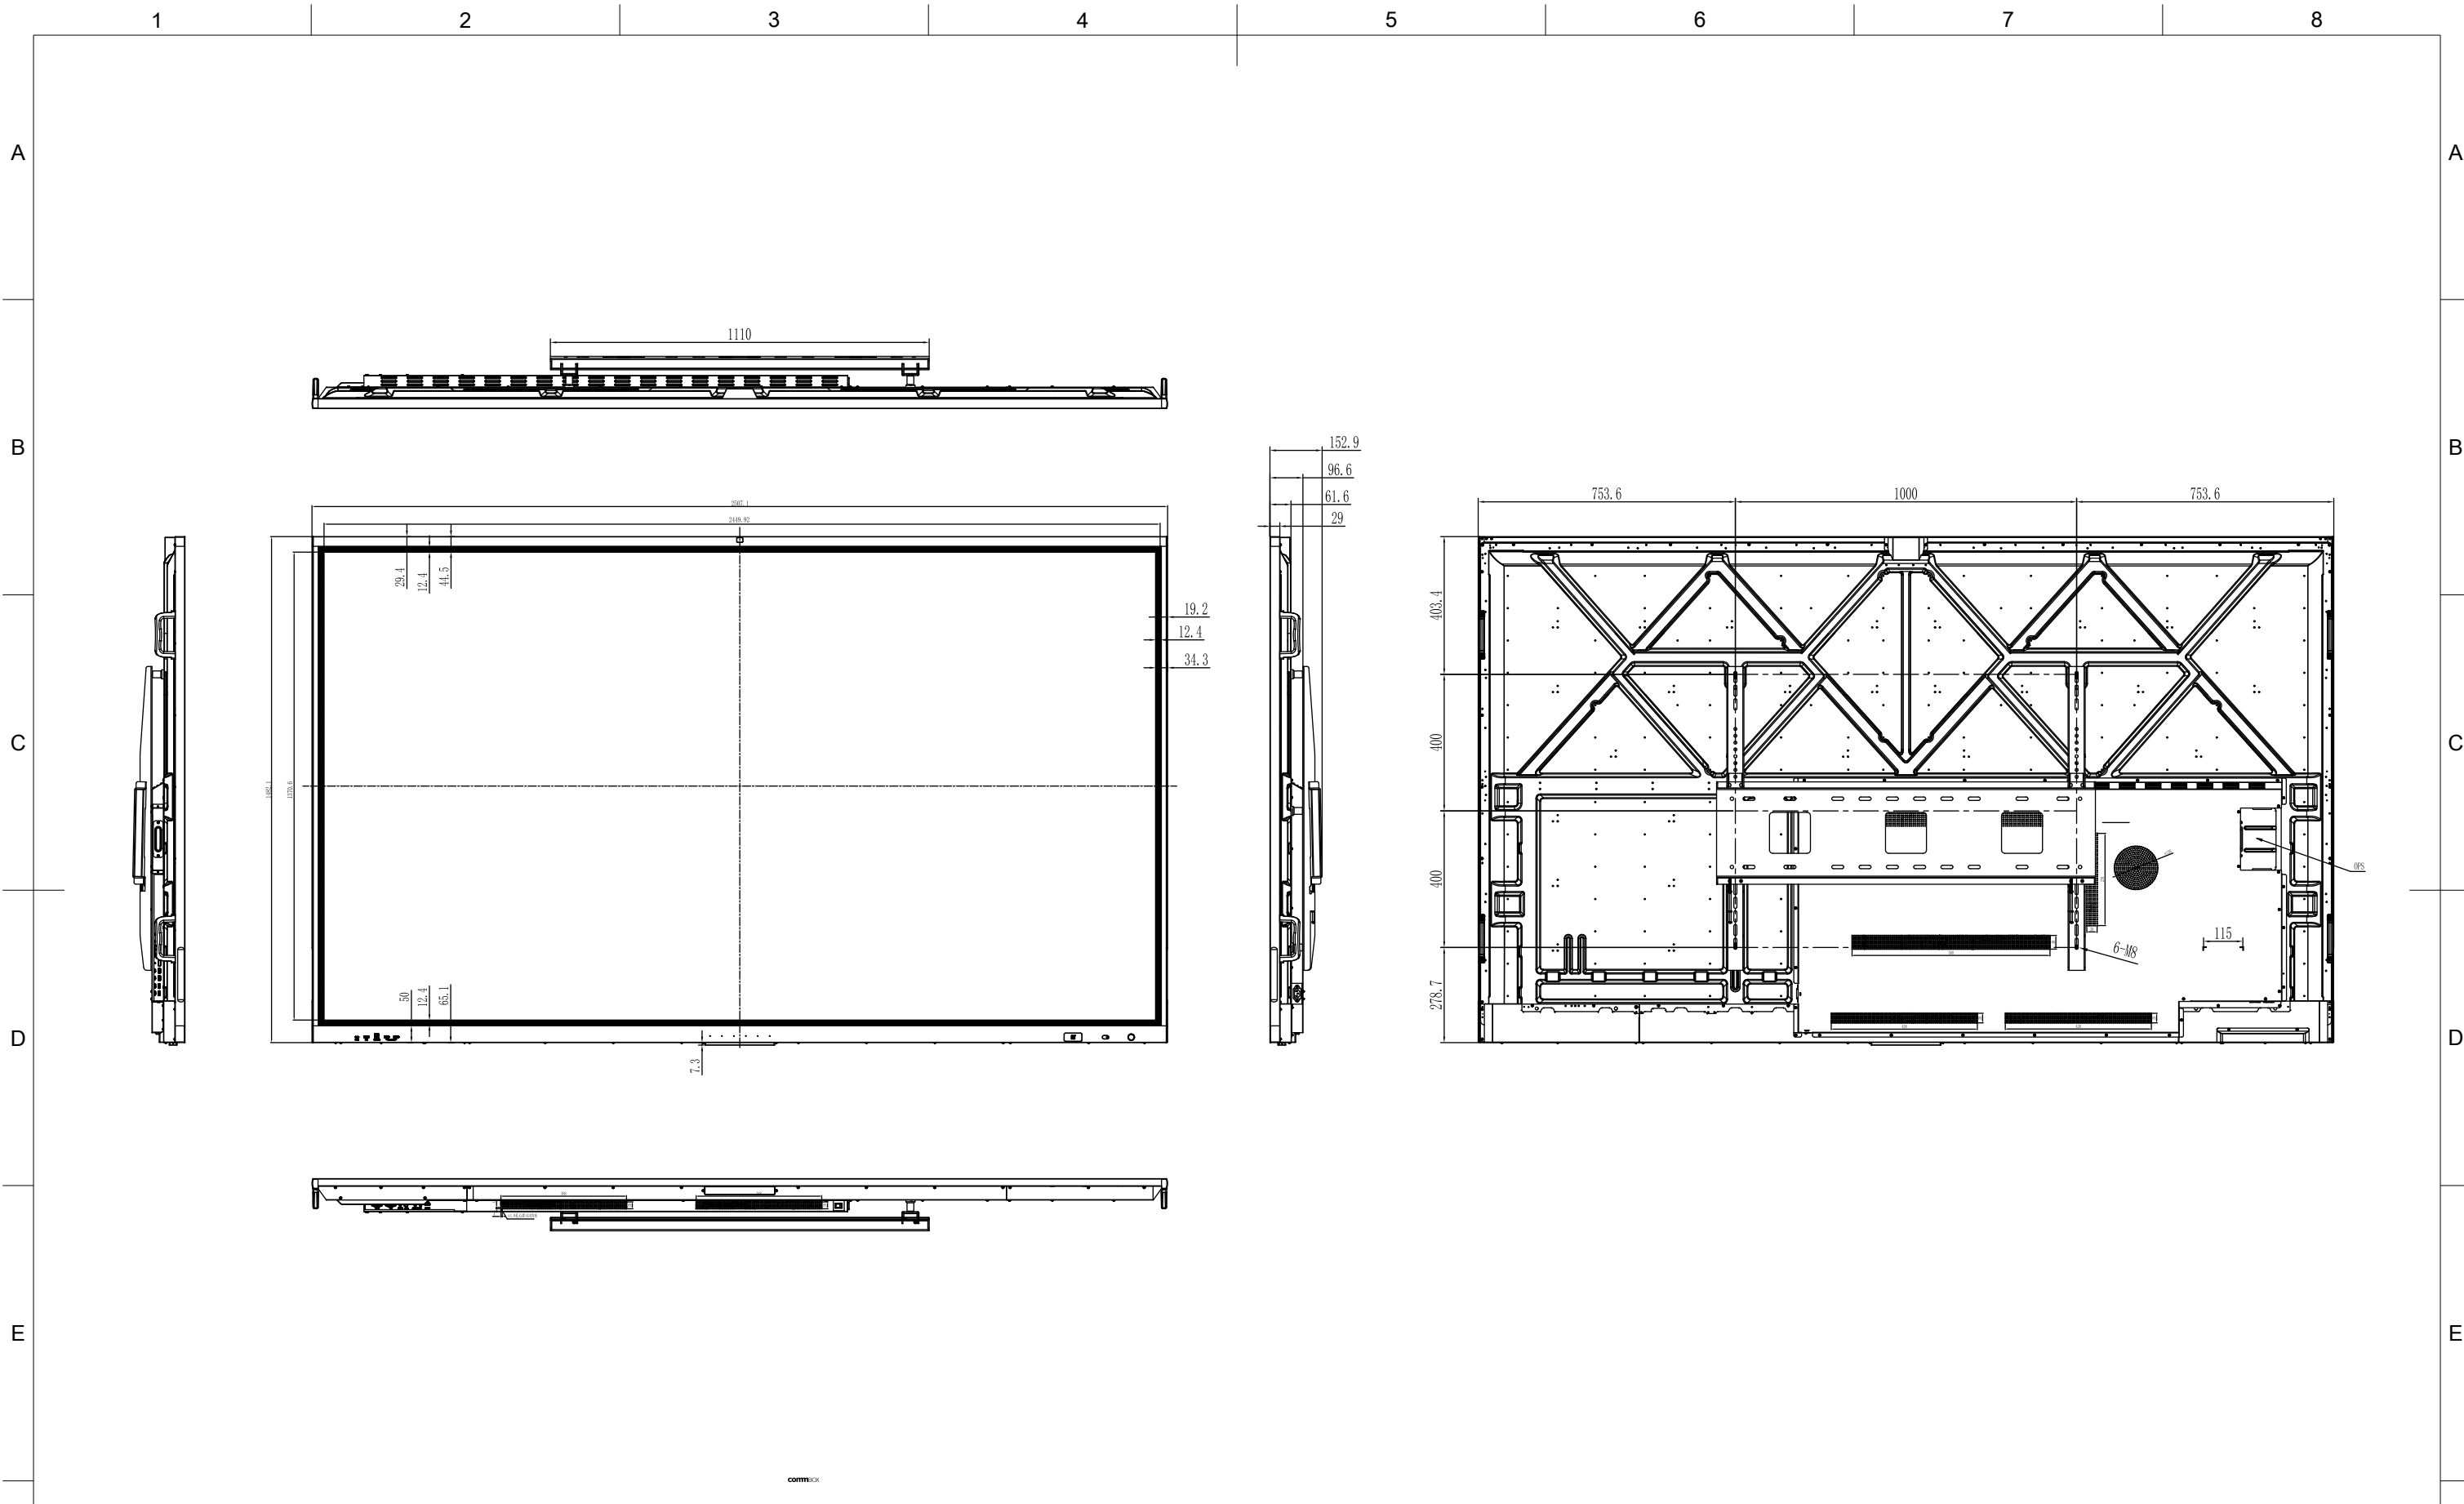

1	Initial Drawing of Infiniti	25/10/22	IP
REV	CHANGE	DATE	BY
1			

DO NOT SCALE ALL DIMENSIONS ARE IN MM GENERAL TOLERANCE			
100 <	±0.25	±0.15	UNLESS OTHERWISE STATED
300 <	±0.50	±0.25	
300 >	±1.00	±0.50	

DRAWN:	Ian Pettener
DATE:	25/10/22
CHECK:	PG
APPR:	IP

CommBox Infiniti 110 Mechanical Drawing	
DWG No:	CBII110

  ACN: 158 381 705 32/6 Jubilee Avenue, Warriewood, NSW 2102, Australia PROPRIETARY AND CONFIDENTIAL THIS DOCUMENT REMAINS THE PROPERTY OF COMMBOX PTY LTD.	
SCALE:	NTS
SHEET:	1/1 A3